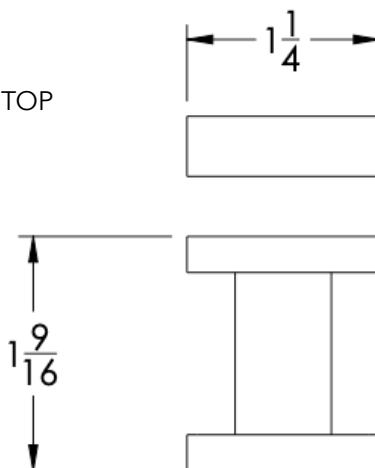

Medium Rosette  
(Dia 1 1/4")

Large Rosette  
(Dia 1 1/2")

No Rosette	Medium Rosette (Dia 1 1/4")	Large Rosette (Dia 1 1/2")
FRS-KNS-NR	FRS-KNS-MR	FRS-KNS-LR

FRONT

SIDE

TOP

 Medium Rosette  
(Dia 1 1/4")

 Large Rosette  
(Dia 1 1/2")

**Installation Notes:** Diameter of glass hole for installation is as follows:

- For Medium Rosette(-MR) and Large Rosette (-LR) the hole diameter is 1/2"
- For No Rosette (-NR) the hole diameter is 5/16"

Standard hardware supplied can accommodate glass thicknesses 1/4" to 1/2". Please contact us for custom hardware in case glass thickness exceeds 1/2".

Dimensions in inches

NOTE: Dimensions subject to change without notice.