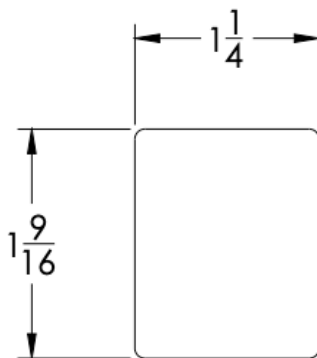

Medium Rosette  
(Dia 1 1/4")

Large Rosette  
(Dia 1 1/2")

No Rosette	Medium Rosette (Dia 1 1/4")	Large Rosette (Dia 1 1/2")
FRS-KNS-NR	FRS-KNS-MR	FRS-KNS-LR

FRONT

SIDE

TOP

 Medium Rosette  
(Dia 1 1/4")

 Large Rosette  
(Dia 1 1/2")

**Installation Notes:** Diameter of glass hole for installation is as follows:

- For Medium Rosette(-MR) and Large Rosette (-LR) the hole diameter is 1/2"
- For No Rosette (-NR) the hole diameter is 5/16"

Standard hardware supplied can accommodate glass thicknesses 1/4" to 1/2". Please contact us for custom hardware in case glass thickness exceeds 1/2".