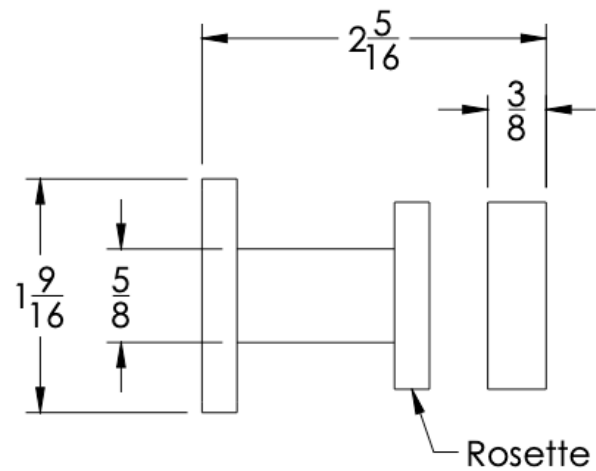

No Rosette	Medium Rosette (Dia 1 1/4")	Large Rosette (Dia 1 1/2")
FRS-KNS-NR	FRS-KNS-MR	FRS-KNS-LR

FRONT

SIDE

TOP

 Medium Rosette  
(Dia 1 1/4")

 Large Rosette  
(Dia 1 1/2")

**Installation Notes:** Diameter of glass hole for installation is as follows:

- For Medium Rosette(-MR) and Large Rosette (-LR) the hole diameter is 1/2"
- For No Rosette (-NR) the hole diameter is 5/16"

Standard hardware supplied can accommodate glass thicknesses 1/4" to 1/2". Please contact us for custom hardware in case glass thickness exceeds 1/2".